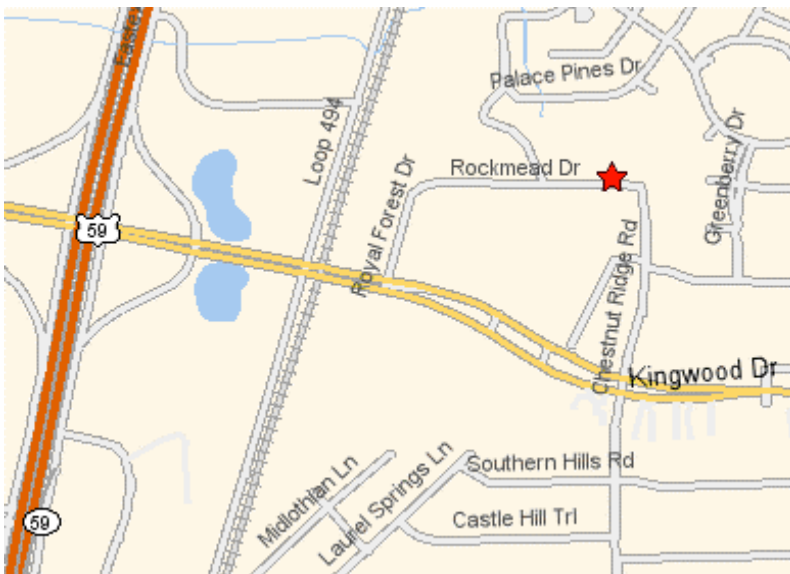

Manning Industries, Inc.
700 Rockmead Dr, Suite 250
Kingwood, TX 77339-2103
281-359-7350

1. Go North on Hwy 59, past Humble and 1960.
2. Take the Kingwood Dr. Exit
3. Turn Right on Kingwood Dr.
4. Turn Left at the second traffic light, Royal Forest Dr. (Just past the railroad tracks)
5. Follow Royal Forest around as it curves to the right and becomes Rockmead Dr.
6. We are located in the second building on your right, Kingwood Two.

Note:

If coming from FM 1960, once you turn north at Hwy 59, due to construction, there is not an entrance ramp before Kingwood Dr. The service road will fork into Loop 494, right, and the continuing service road, left. If you take Loop 494, turn right at Kingwood Dr. and the first traffic light is Royal Forest, turn left and continue as directed above.